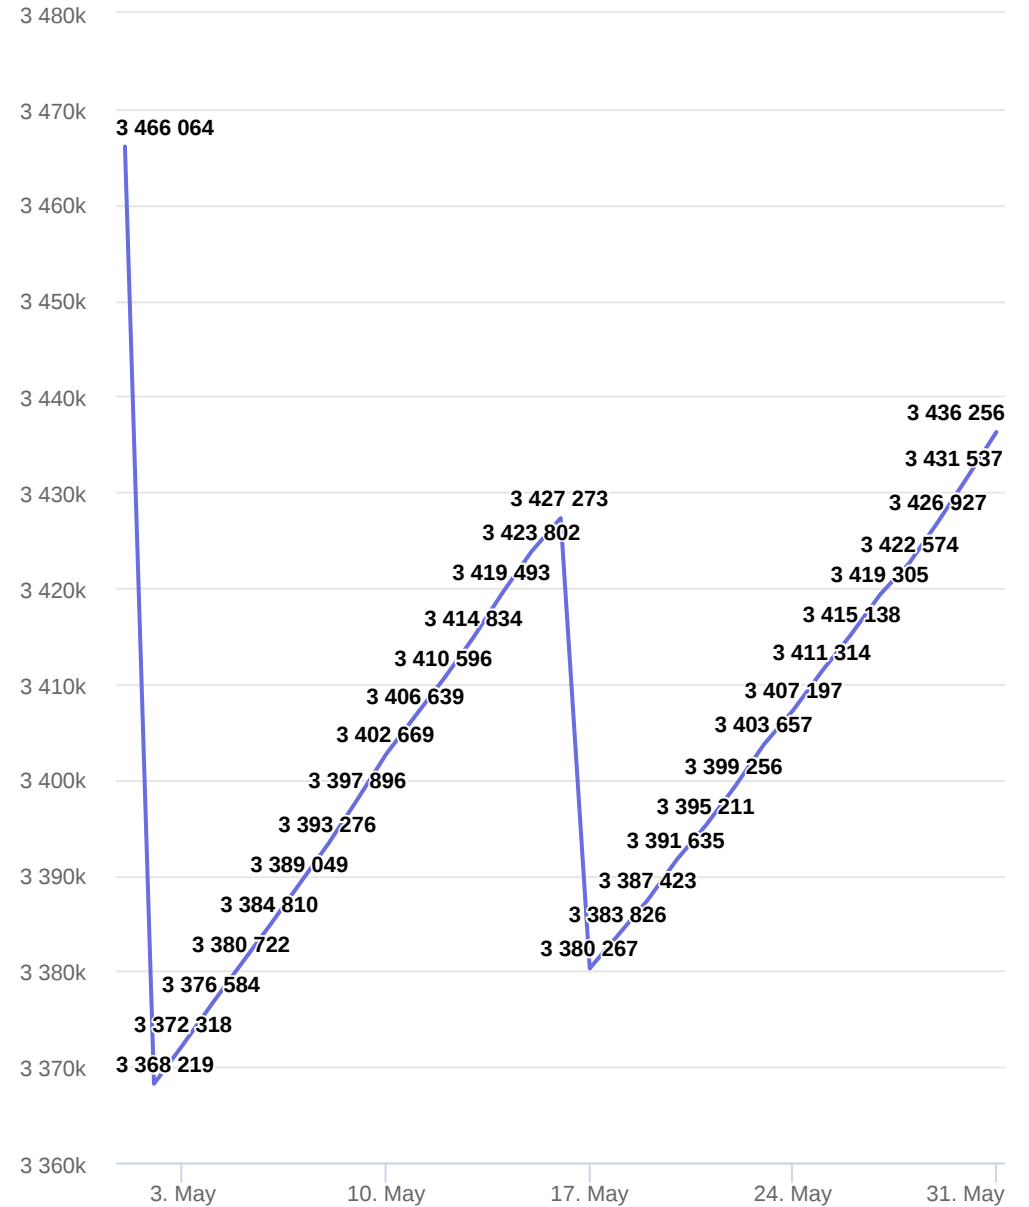

Max. growth

325.6k

on May 31, 2021

Daily followers

278.0k

this period

Avg. likes

6.3M

per post

Engagement

2.3%

on average

Total Followers

Total count of followers during the selected timeframe

Following

Total count of followings during the selected timeframe

Influence

Shows account attractiveness to advertisers. Calculated as Followers/Following.

Followers change

Shows daily change in followers.

Engagement Rate

Engagement rate change during the reporting period