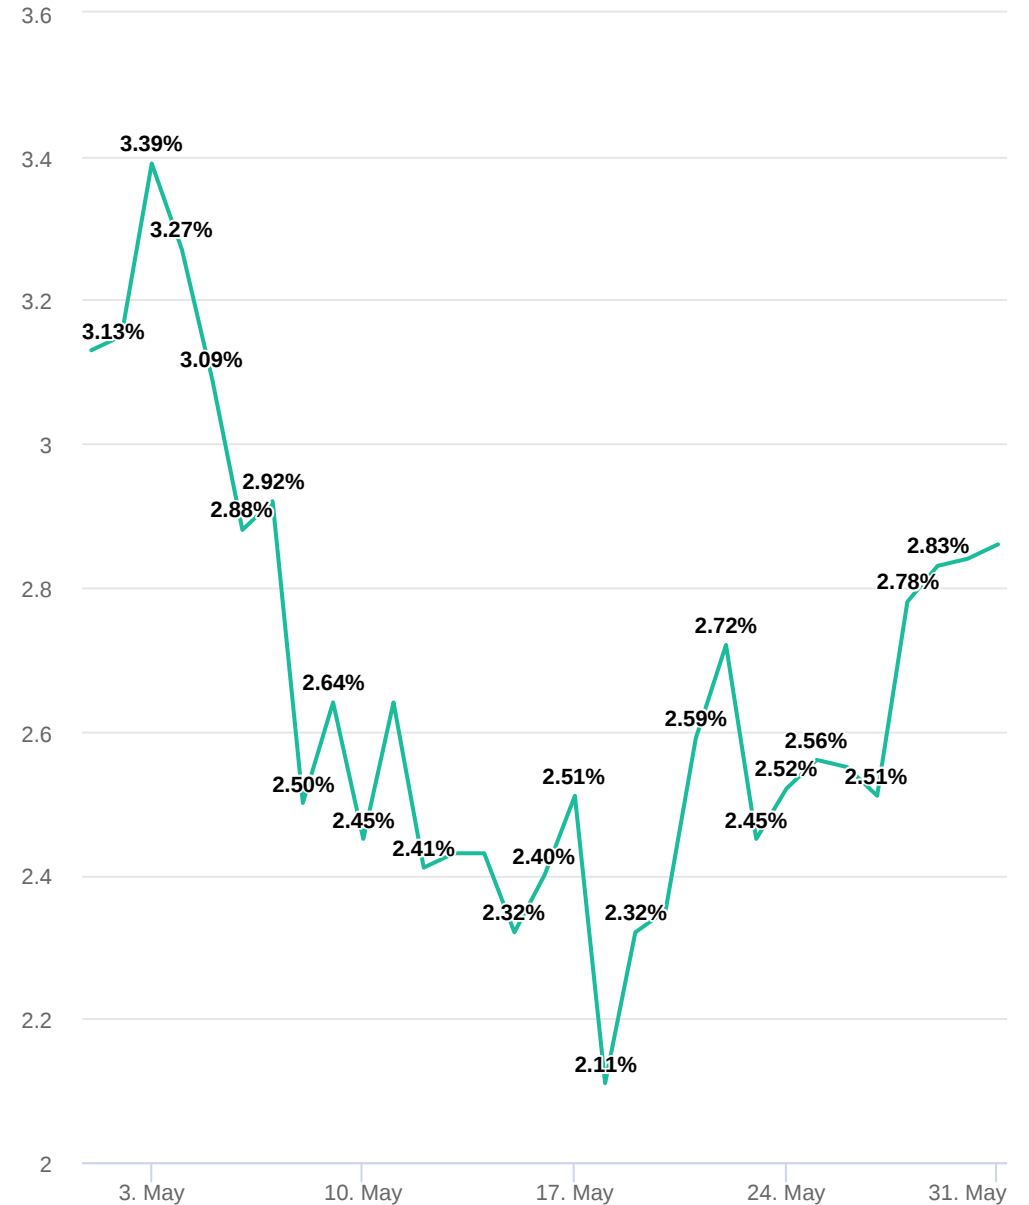

Max. growth

325.6k

on May 31, 2021

Daily followers

278.0k

this period

Avg. likes

6.3M

per post

Engagement

2.3%

on average

Total Followers

Total count of followers during the selected timeframe

Following

Total count of followings during the selected timeframe

Influence

Shows account attractiveness to advertisers. Calculated as Followers/Following.

Followers change

Shows daily change in followers.

Engagement Rate

Engagement rate change during the reporting period