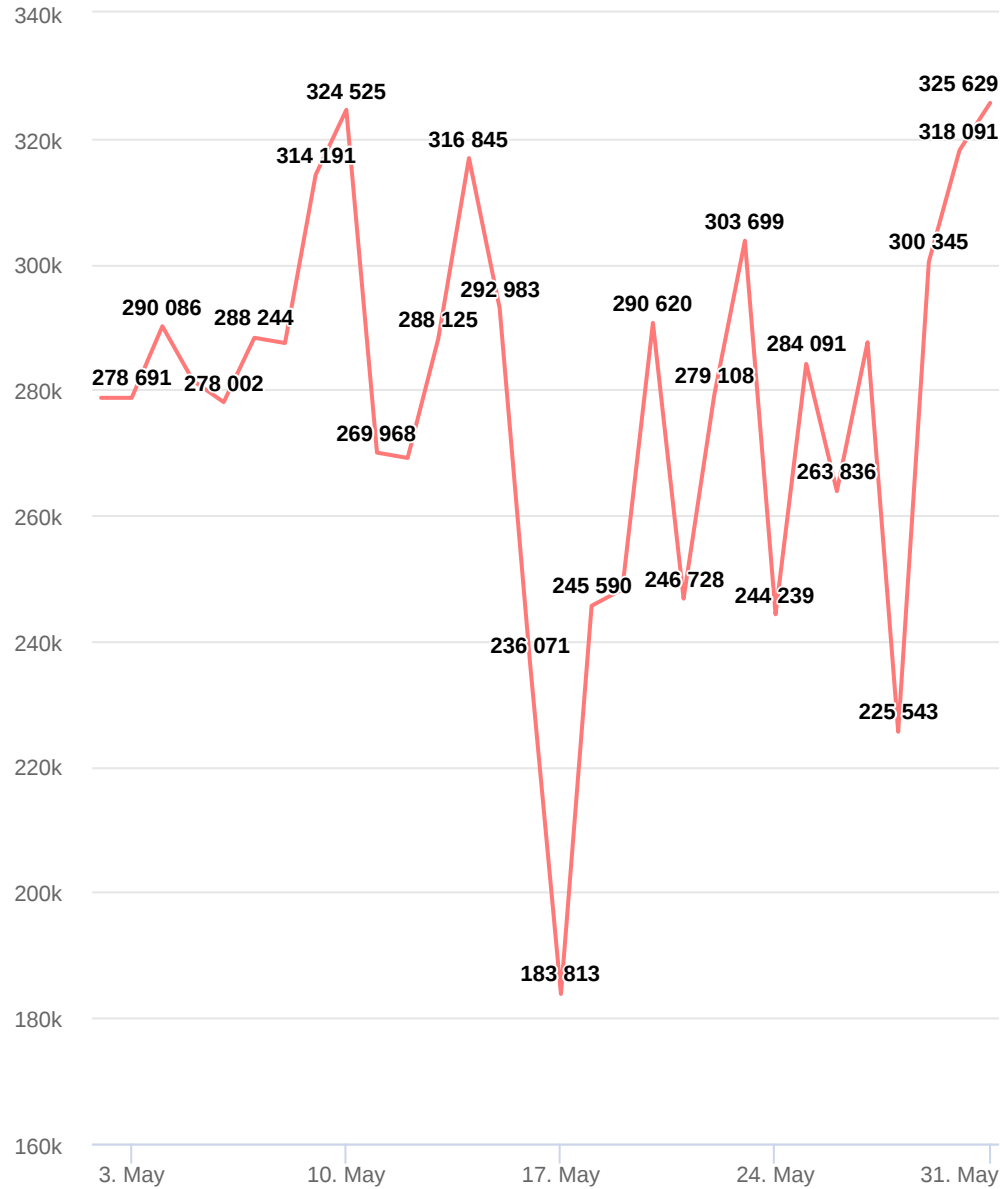

Report for @kyliejenner

May 1, 2021 - May 31, 2021

Followers

237.1M

at last date

Change

8.3M

3.5% of total followers

Max. growth

325.6k

on May 31, 2021

Daily followers

278.0k

this period

Avg. likes

6.3M

per post

Engagement

2.3%

on average

Total Followers

Total count of followers during the selected timeframe

Following

Total count of followings during the selected timeframe

Influence

Shows account attractiveness to advertisers. Calculated as Followers/Following.

Followers change

Shows daily change in followers.

Engagement Rate

Engagement rate change during the reporting period