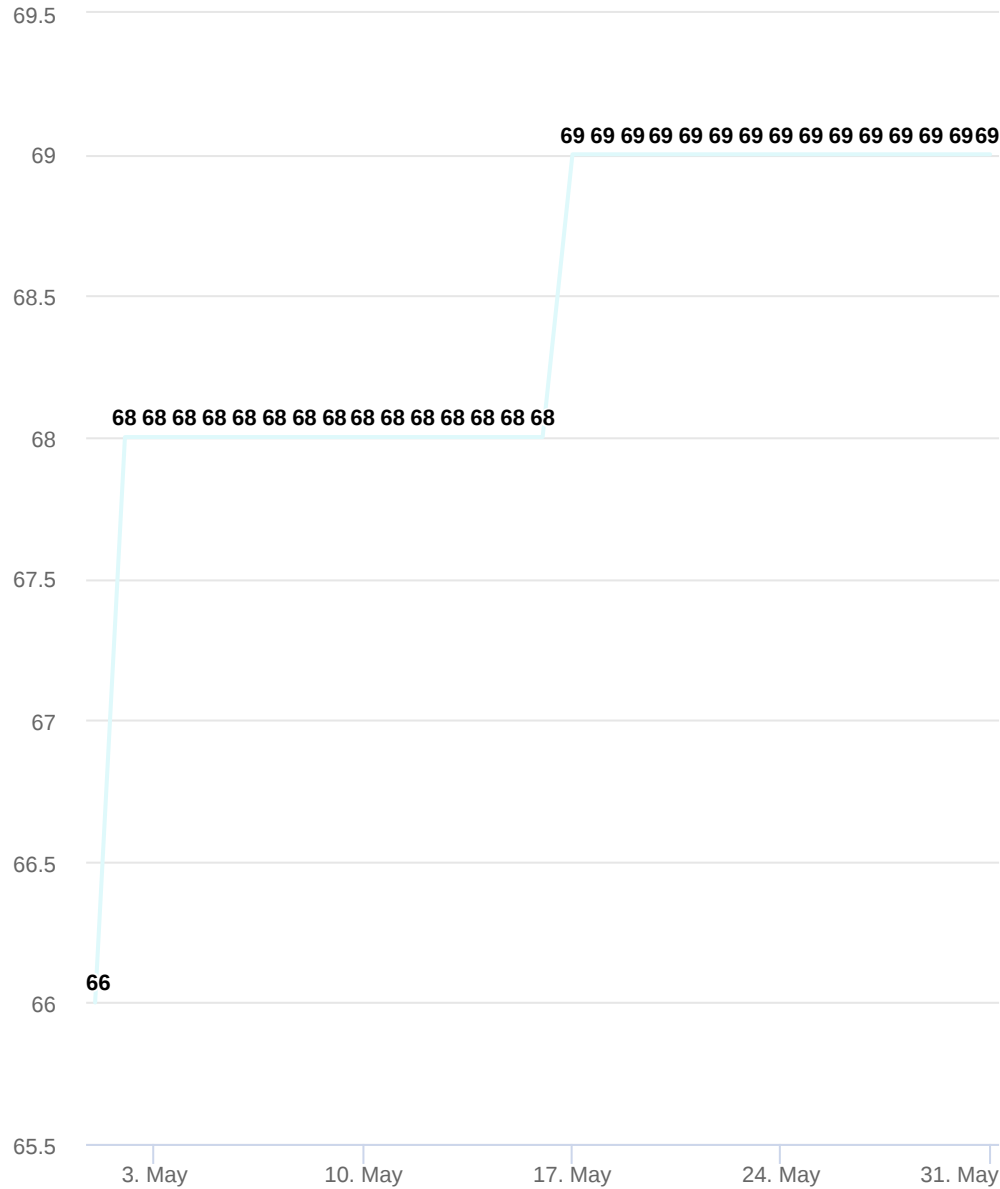

Max. growth

325.6k

on May 31, 2021

Daily followers

278.0k

this period

Avg. likes

6.3M

per post

Engagement

2.3%

on average

Total Followers

Total count of followers during the selected timeframe

Following

Total count of followings during the selected timeframe

Influence

Shows account attractiveness to advertisers. Calculated as Followers/Following.

Followers change

Shows daily change in followers.

Engagement Rate

Engagement rate change during the reporting period