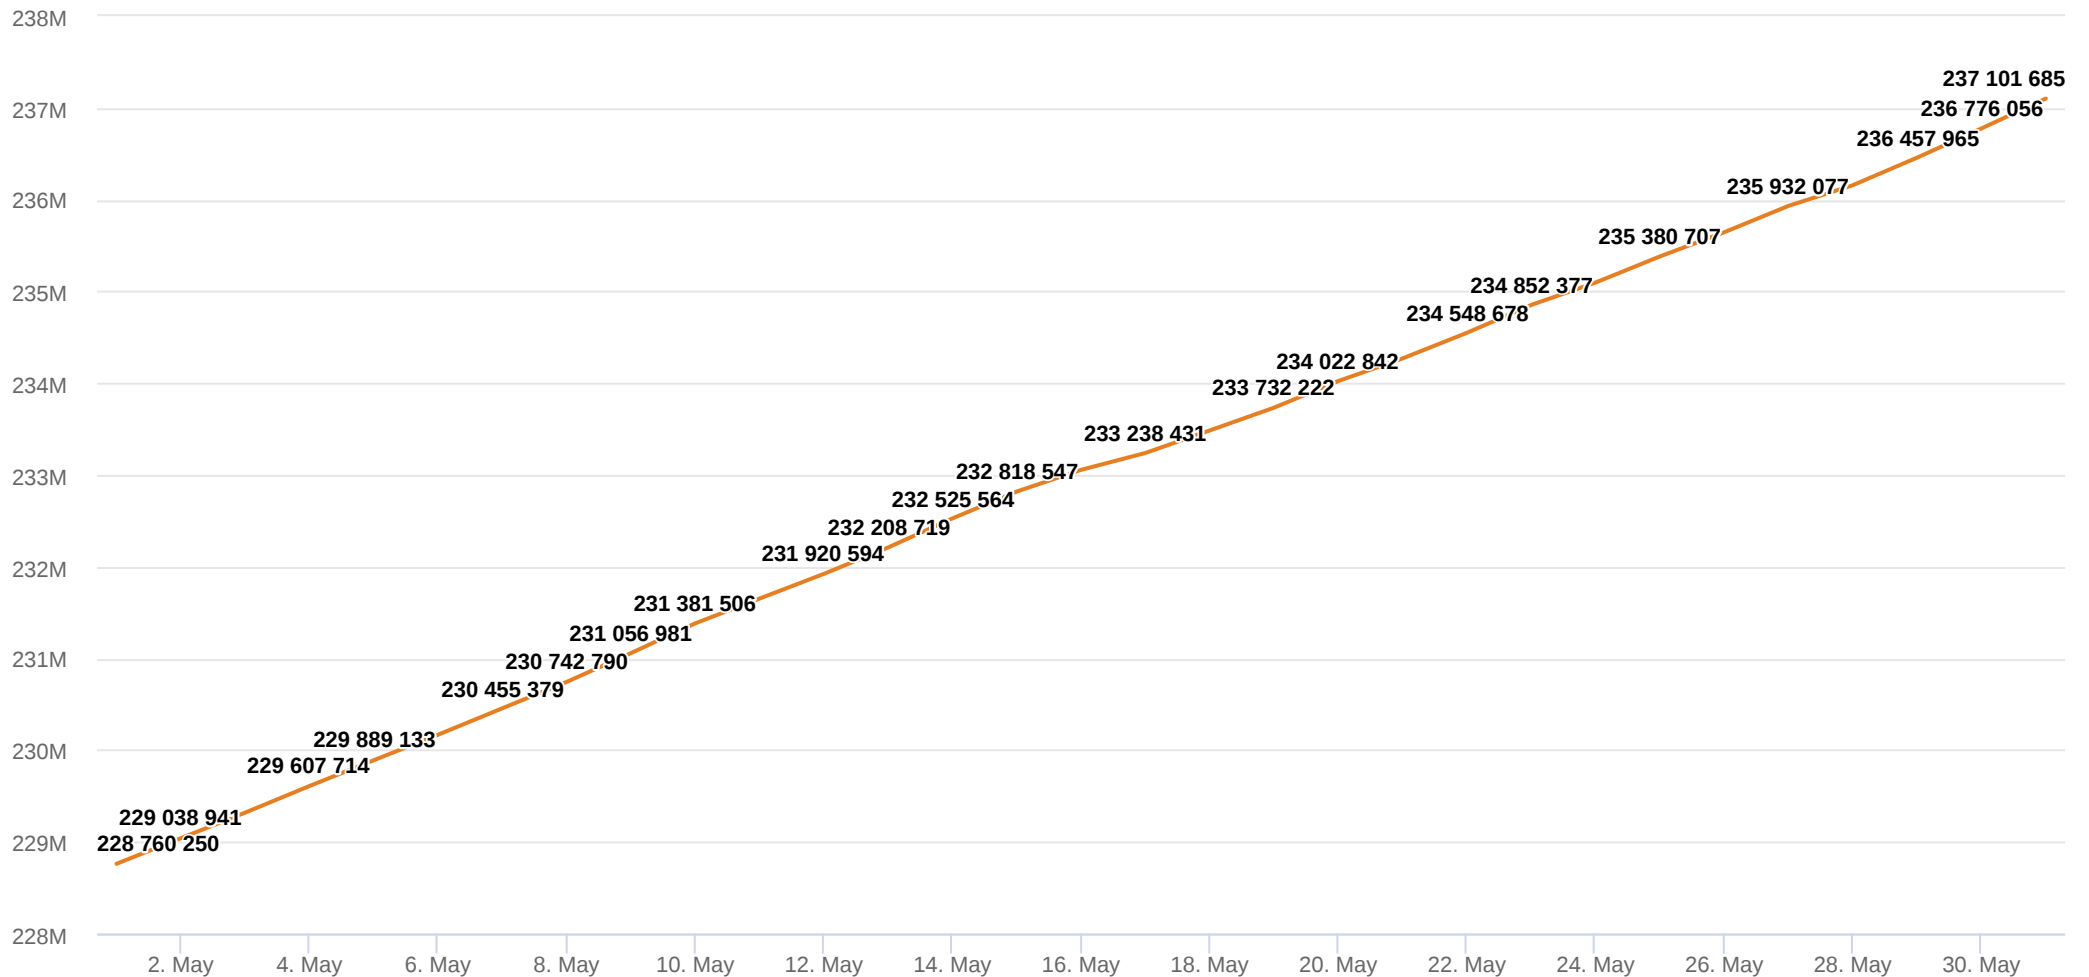

Max. growth

325.6k

on May 31, 2021

Daily followers

278.0k

this period

Avg. likes

6.3M

per post

Engagement

2.3%

on average

Total Followers

Total count of followers during the selected timeframe

Following

Total count of followings during the selected timeframe

Influence

Shows account attractiveness to advertisers. Calculated as Followers/Following.

Followers change

Shows daily change in followers.

Engagement Rate

Engagement rate change during the reporting period